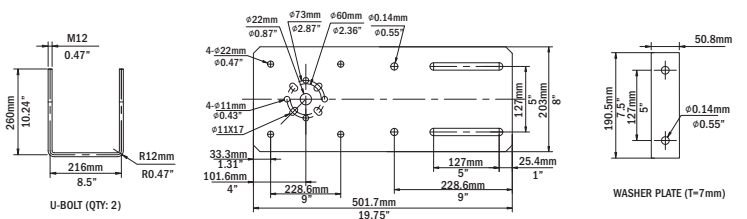

BEZEL TRIM

3-FIXTURE CROSS ARM FOR POLE

RETROFIT CROSSARM PLATE

WASHER PLATE (T=7mm)

UL Listing: Suitable for wet locations.

ANSI E1.20 Certified
Remote Device Management (RDM) over DMX512 networks