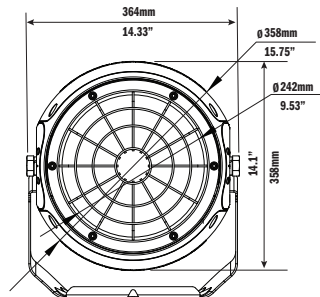

**SERIES 4/5
MONO & CHROMABEAMS
WITH IK-10 CAGE**