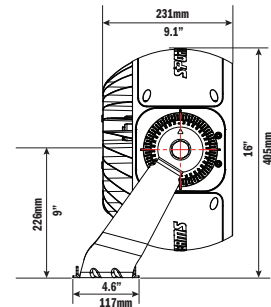

DIMENSIONS

**SERIES 2/3
 MONO & CHROMABEAMS**

**SERIES 4/5
 MONO & CHROMABEAMS
 WITH IK-10 CAGE**

**SERIES 2/3
 MONO & CHROMABEAMS**

**SERIES 4
 MONO & CHROMABEAMS**

SERIES 5 MONO

**SERIES 5
 CHROMABEAMS**

**SERIES 2/3
 MONO & CHROMABEAMS 180°**