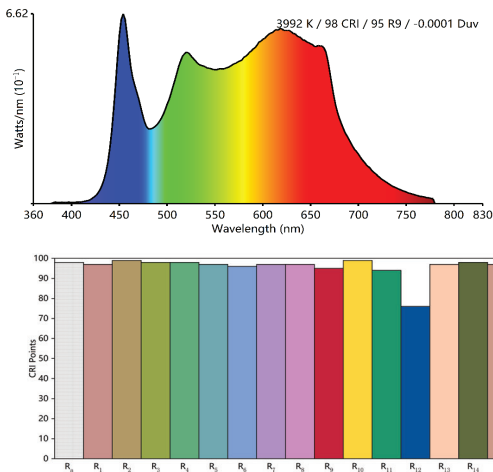

RGB LUMEN CHART

COLOR	SERIES 2	SERIES 3	SERIES 4	SERIES 5
RED	2,093lm	2,907lm	4,361lm	5,814lm
GREEN	4,010lm	5,569lm	7,426lm	11,138lm
BLUE	2,244lm	3,117lm	4,232lm	5,489lm

ORBIT CHROMABEAMS SERIES 4/5 WITH BARN DOORS

**SERIES 2/3
 CHROMABEAMS LONG 360°**

**SERIES 2/3
 MONO & CHROMABEAMS LONG 360°**

**SERIES 4
 MONO & CHROMABEAMS 180°**

**SERIES 5
 CHROMABEAMS LONG 180°**

**SERIES 4/5
 CHROMABEAMS LONG 360°**

COLOR RENDERING INDEX RESULTS

IES TM-30-18 COLOR RENDITION REPORT @3000K CRI 95+

Direct spectrum input : CCT = P3028 (0.0)
TLCI-2012 : 95 (P3028)

IES TM-30-18 COLOR RENDITION REPORT @4000K CRI 95+

Direct spectrum input : CCT = M3992 (0.0)
TLCI-2012 : 98 (M3992)