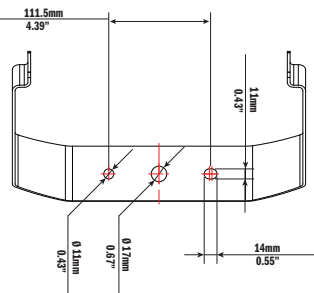

FIXTURE BASE

SERIES 2/3