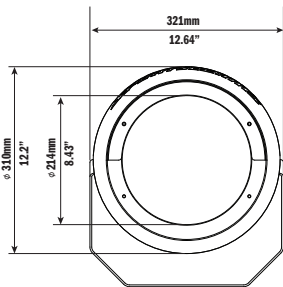

ORDERING MATRIX

FAMILY	MODEL	TECHNOLOGY	NEMA TYPE	NATIVE CCT	CRI	MOUNT	VISOR	FINISH¹	OPTION
ORBIT	3	C	4	5700	75	S	N	G	C

O = Orbit   **2** = Series 2   **M** = MONO   **4** = 4H x 4V   **3000** = 3000K   **75** = 75CRI   **S** = Standard   **N** = None   **G** = Gray   **C** = Cage
C = Comet   **3** = Series 3   **C** = CHROMA   **5** = 5H x 5V   **4000** = 4000K   **90** = 90CRI   **P** = Pendant   **F** = Full 360°   **BK** = Black
P = Pulsar   **4** = Series 4   **6** = 6H x 6V   **5000** = 5000K   **H** = Half 180°   **W** = White
N = Nova   **5** = Series 5   **7** = 7H x 7V   **5700** = 5700K

(1) Orbit Series 2/3 standard finish is black. Orbit Series 4/5 standard finish is gray. Standard finishes are more likely to be in stock for shorter lead times.

MOST COMMON SKU
0-3-C-4-5700-75-S-N-B-C

DIMENSIONS

**SERIES 2/3
MONO & CHROMABEAMS**