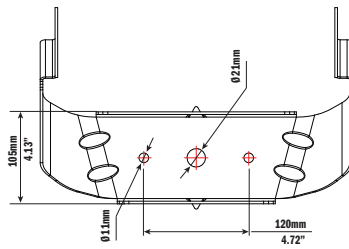

FIXTURE BASE

SERIES 4/5

CEILING TILE SNOOT

3-FIXTURE CROSS ARM FOR POLE

RETROFIT CROSSARM PLATE

UL Listing: Suitable for wet locations.

ANSI E1.20 Certified
Remote Device Management (RDM) over DMX512 networks