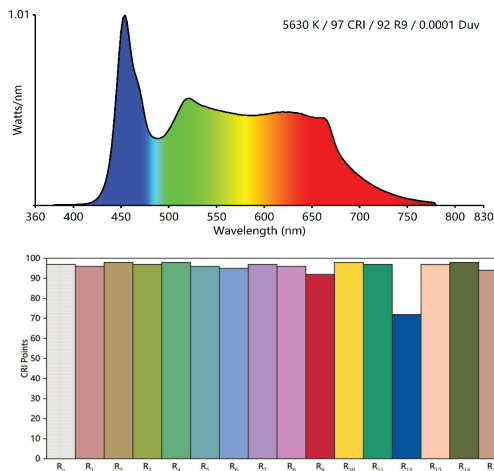

RGB LUMEN CHART

COLOR	SERIES 2	SERIES 3	SERIES 4	SERIES 5
RED	2,093lm	2,907lm	4,361lm	5,814lm
GREEN	4,010lm	5,569lm	7,426lm	11,138lm
BLUE	2,244lm	3,117lm	4,232lm	5,489lm

ORBIT CHROMABEAMS SERIES 4/5 WITH BARN DOORS

**SERIES 2/3
 CHROMABEAMS LONG 360°**

**SERIES 2/3
 MONO & CHROMABEAMS LONG 360°**

**SERIES 4
 MONO & CHROMABEAMS 180°**

**SERIES 5
 CHROMABEAMS LONG 180°**

**SERIES 4/5
 CHROMABEAMS LONG 360°**

COLOR RENDERING INDEX RESULTS

IES TM-30-18 COLOR RENDITION REPORT @3000K CRI 95+

Direct spectrum input : CCT = P3028 (0.0)
TLCI-2012 : 95 (P3028)

IES TM-30-18 COLOR RENDITION REPORT @4000K CRI 95+

Direct spectrum input : CCT = M3992 (0.0)
TLCI-2012 : 98 (M3992)

IES TM-30-18 COLOR RENDITION REPORT @5600K CRI 95+

Direct spectrum input : CCT = D5630 (-0.6)
TLCI-2012 : 98 (D5630)

FIXTURE BASE

SERIES 2/3

SERIES 4/5

CEILING TILE SNOOT

ORBIT 4/5 WITH CEILING TILE SNOOT

CEILING TILE HOLE