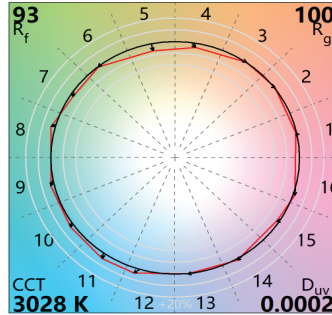

COLOR RENDERING INDEX RESULTS

IES TM-30-18 COLOR RENDITION REPORT @3000K CRI 95+