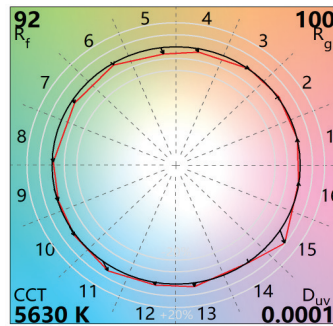

IES TM-30-18 COLOR RENDITION REPORT @3000K CRI 95+

Direct spectrum input : CCT = P3028 (0.0)
TLCI-2012 : 95 (P3028)

IES TM-30-18 COLOR RENDITION REPORT @4000K CRI 95+

Direct spectrum input : CCT = M3992 (0.0)
TLCI-2012 : 98 (M3992)

IES TM-30-18 COLOR RENDITION REPORT @5600K CRI 95+

Direct spectrum input : CCT = D5630 (-0.6)
TLCI-2012 : 98 (D5630)

FIXTURE BASE

SERIES 2/3

SERIES 4/5

CEILING TILE SNOOT

ORBIT 4/5 WITH CEILING TILE SNOOT

CEILING TILE HOLE