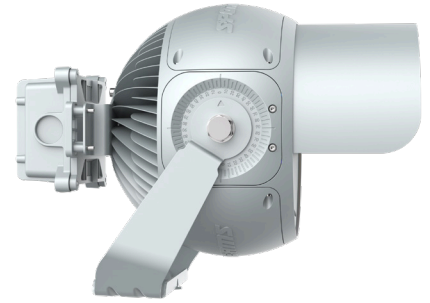

SPORTSBEAMS

ORBIT CHROMABEAMS

FULL WHITE WITH RGB COLOR
ALL IN ONE FIXTURE.

COLOR TUNABLE
WHITE

FULL
PRE-MIXED RGB

GLARE-FREE

BROADCAST
QUALITY

NO PLASTIC
LENSES

DYNAMIC
THERMAL PROTECTION

ADVANCED
INTELLIGENCE

**ORBIT CHROMABEAMS
SERIES 2/3**

ORBIT WITH IK-10 CAGE

**ORBIT CHROMABEAMS
SERIES 4**

**ORBIT CHROMABEAMS
SERIES 5**

KEY FEATURES

- 200 ~ 500W LED illumination
- Up to 60,000+ lumens delivered
- Color Tunable from 1800K to 10000K
- Full RGB
- Direct DMX/RDM controllability to each fixture
- Glare-reducing, patented single glass optic for even field lighting
- High 90+ CRI color fidelity option
- Built-in over temperature protection
- IP-66 weather-tight housing & system
- 120,000+ hour rated LEDs
- IK-10 rated with optional cage attachment
- IP-67 proprietary power supply with surge protection

SPORTSBEAMS

ORBIT CHROMABEAMS

RGB-AW LED Architectural & Sports Lighting Fixture

TYPICAL INSTALLATIONS

- Collegiate and Professional Arenas
- Convention Center Halls
- Gymnasiums and Auditoriums
- Stadium Egress Lighting
- Municipal Sports Fields
- Building Wall Washes
- High Mast