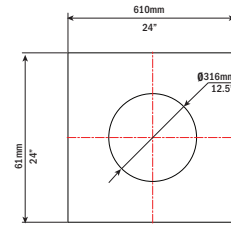

CEILING TILE HOLE