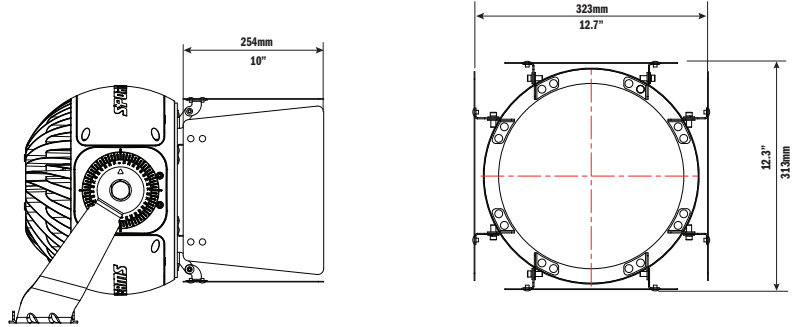

SPECIFICATIONS¹

	SERIES 2	SERIES 3	SERIES 4	SERIES 5
LIGHT & OPTICS				
LUMEN OUTPUT RANGE	15,716 ~ 23,230	21,280 ~ 32,303	28,941 ~ 43,203	43,491 ~ 62,303
LUMEN-TO-WATT RANGE	85 ~ 121 lm/W	85 ~ 121 lm/W	85 ~ 121 lm/W	87 ~ 122 lm/W
CRI/TLCI OPTIONS ²	80/80 90/90 95+/95+	80/80 90/90 95+/95+	80/80 90/90 95+/95+	80/80 90/90 95+/95+
EFFECTIVE CCT RANGE	4000K ~ 5700K	1800K ~ 7000K	1800K ~ 7000K	1800K ~ 7000K
FULL CCT RANGE	1800K ~ 7000K	1800K ~ 10000K	1800K ~ 10000K	1800K ~ 10000K
NEMA OPTIONS	4/5/6/7	4/5/6/7	4/5/6/7	4/5/6/7
ELECTRICAL				
SYSTEM POWER	180W	250W	340W	500W
FREQUENCY RANGE	45~66 Hz	45~66 Hz	45~66 Hz	45~66 Hz
INPUT VOLTAGE	110V ~ 277V	110V ~ 277V	110V ~ 277V	110V ~ 277V
DC VOLTAGE	48V	48V	48V	48V
CURRENT RANGE	1.63A MAX @ 100VAC	2.27A MAX @ 110VAC	3.1A MAX @ 110VAC	4.55A MAX @ 110VAC
POWER FACTOR	>=0.95	>=0.95	>=0.95	>=0.95
THD	<20%	<20%	<20%	<20%
INRUSH CURRENT	<30A	<35A	<35A	<50A
ELECTRICAL CERTIFICATIONS	FCC, CE, ETL, IK08, CB, KC, UL 924	FCC, CE, ETL, IK08, CB, KC, UL 924	FCC, CE, ETL, IK08, CB, KC, UL 924	FCC, CE, ETL, IK08, CB, KC, UL 924
SURGE PROTECTION	L-L 4kV ~ L-PE 6kV	L-L 4kV ~ L-PE 6kV	L-L 4kV ~ L-PE 6kV	L-L 4kV ~ L-PE 6kV
OVER TEMPERATURE PROTECTION	AUTOMATIC RECOVERY	AUTOMATIC RECOVERY	AUTOMATIC RECOVERY	AUTOMATIC RECOVERY
OVER VOLTAGE PROTECTION	RECOVERY AFTER POWER CYCLE	RECOVERY AFTER POWER CYCLE	RECOVERY AFTER POWER CYCLE	RECOVERY AFTER POWER CYCLE
OVER LOAD PROTECTION	AUTOMATIC RECOVERY	AUTOMATIC RECOVERY	AUTOMATIC RECOVERY	AUTOMATIC RECOVERY
CONSTRUCTION				
OPERATING TEMPERATURE RANGE ³	-40°C to +50°C	-40°C to +50°C	-40°C to +50°C ³	-40°C to +50°C
USAGE ENVIRONMENTS	INDOOR, OUTDOOR	INDOOR, OUTDOOR	INDOOR, OUTDOOR	INDOOR, OUTDOOR
MOUNTING OPTIONS	PEDESTAL, PENDANT	PEDESTAL, PENDANT	PEDESTAL, PENDANT	PEDESTAL, PENDANT
ENVIRONMENTAL CERTIFICATIONS	ROHS, FCC, SALT SPRAY	ROHS, FCC, SALT SPRAY	ROHS, FCC, SALT SPRAY	ROHS, FCC, SALT SPRAY
VIBRATION	ANSI C136.31-2010 3G	ANSI C136.31-2010 3G	ANSI C136.31-2010 3G	ANSI C136.31-2010 3G
EFFECTIVE PROJECTED AREA (EPA)	1.34 (FT ²) with or without visor	1.34 (FT ²) with or without visor	1.79 (FT ²) with or without visor	1.82 (FT ²) with or without visor
IMPACT RATING WITH CAGE	IK-10	IK-10	IK-10	IK-10
APPROXIMATE WEIGHT ⁴	14.3lbs	14.3lbs	26lbs	29lbs