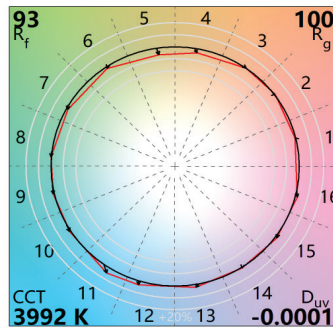

IES TM-30-18 COLOR RENDITION REPORT @4000K CRI 95+