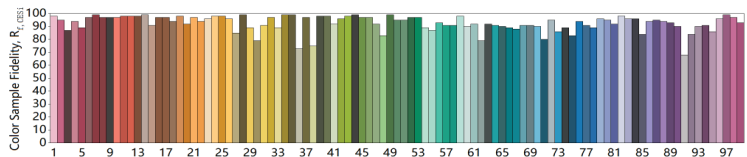

**SERIES 2/3
 CHROMABEAMS LONG 360°**

**SERIES 2/3
 MONO & CHROMABEAMS LONG 360°**

**SERIES 4
 MONO & CHROMABEAMS 180°**

**SERIES 5
 CHROMABEAMS LONG 180°**

**SERIES 4/5
 CHROMABEAMS LONG 360°**

COLOR RENDERING INDEX RESULTS

IES TM-30-18 COLOR RENDITION REPORT @3000K CRI 95+

Direct spectrum input : CCT = P3028 (0.0)
TLCI-2012 : 95 (P3028)

IES TM-30-18 COLOR RENDITION REPORT @4000K CRI 95+

Direct spectrum input : CCT = M3992 (0.0)
TLCI-2012 : 98 (M3992)

IES TM-30-18 COLOR RENDITION REPORT @5600K CRI 95+

Direct spectrum input : CCT = D5630 (-0.6)
TLCI-2012 : 98 (D5630)

FIXTURE BASE

SERIES 2/3

SERIES 4/5

CEILING TILE SNOOT

ORBIT 4/5 WITH CEILING TILE SNOOT

CEILING TILE HOLE