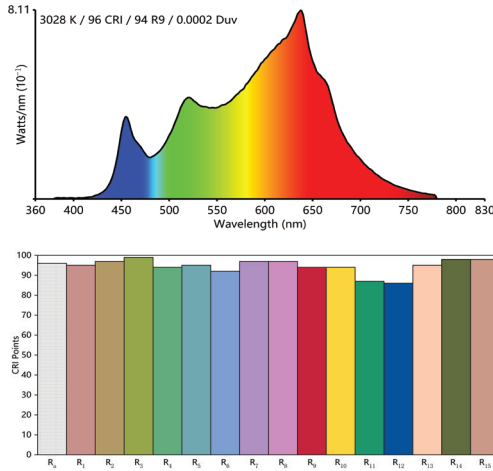

RGB LUMEN CHART

COLOR	SERIES 2	SERIES 3	SERIES 4	SERIES 5
RED	2,093lm	2,907lm	4,361lm	5,814lm
GREEN	4,010lm	5,569lm	7,426lm	11,138lm
BLUE	2,244lm	3,117lm	4,232lm	5,489lm

ORBIT CHROMABEAMS SERIES 4/5 WITH BARN DOORS

**SERIES 2/3
 CHROMABEAMS LONG 360°**

**SERIES 2/3
 MONO & CHROMABEAMS LONG 360°**

**SERIES 4
 MONO & CHROMABEAMS 180°**

**SERIES 5
 CHROMABEAMS LONG 180°**

**SERIES 4/5
 CHROMABEAMS LONG 360°**

COLOR RENDERING INDEX RESULTS

IES TM-30-18 COLOR RENDITION REPORT @3000K CRI 95+

Direct spectrum input : CCT = P3028 (0.0)
TLCI-2012 : 95 (P3028)

IES TM-30-18 COLOR RENDITION REPORT @4000K CRI 95+

Direct spectrum input : CCT = M3992 (0.0)
TLCI-2012 : 98 (M3992)