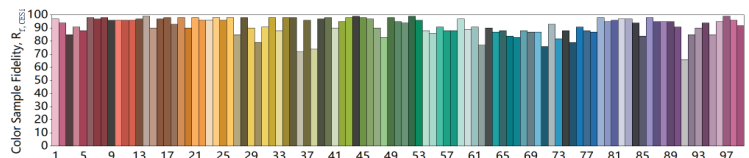

**SERIES 2/3
 CHROMABEAMS LONG 360°**

**SERIES 2/3
 MONO & CHROMABEAMS LONG 360°**

**SERIES 4
 MONO & CHROMABEAMS 180°**

**SERIES 5
 CHROMABEAMS LONG 180°**

**SERIES 4/5
 CHROMABEAMS LONG 360°**

COLOR RENDERING INDEX RESULTS

IES TM-30-18 COLOR RENDITION REPORT @3000K CRI 95+

Direct spectrum input : CCT = P3028 (0.0)
TLCI-2012 : 95 (P3028)

IES TM-30-18 COLOR RENDITION REPORT @4000K CRI 95+

Direct spectrum input : CCT = M3992 (0.0)
TLCI-2012 : 98 (M3992)

IES TM-30-18 COLOR RENDITION REPORT @5600K CRI 95+

Direct spectrum input : CCT = D5630 (-0.6)
TLCI-2012 : 98 (D5630)

FIXTURE BASE

SERIES 2/3

SERIES 4/5

CEILING TILE SNOOT

ORBIT 4/5 WITH CEILING TILE SNOOT

CEILING TILE HOLE